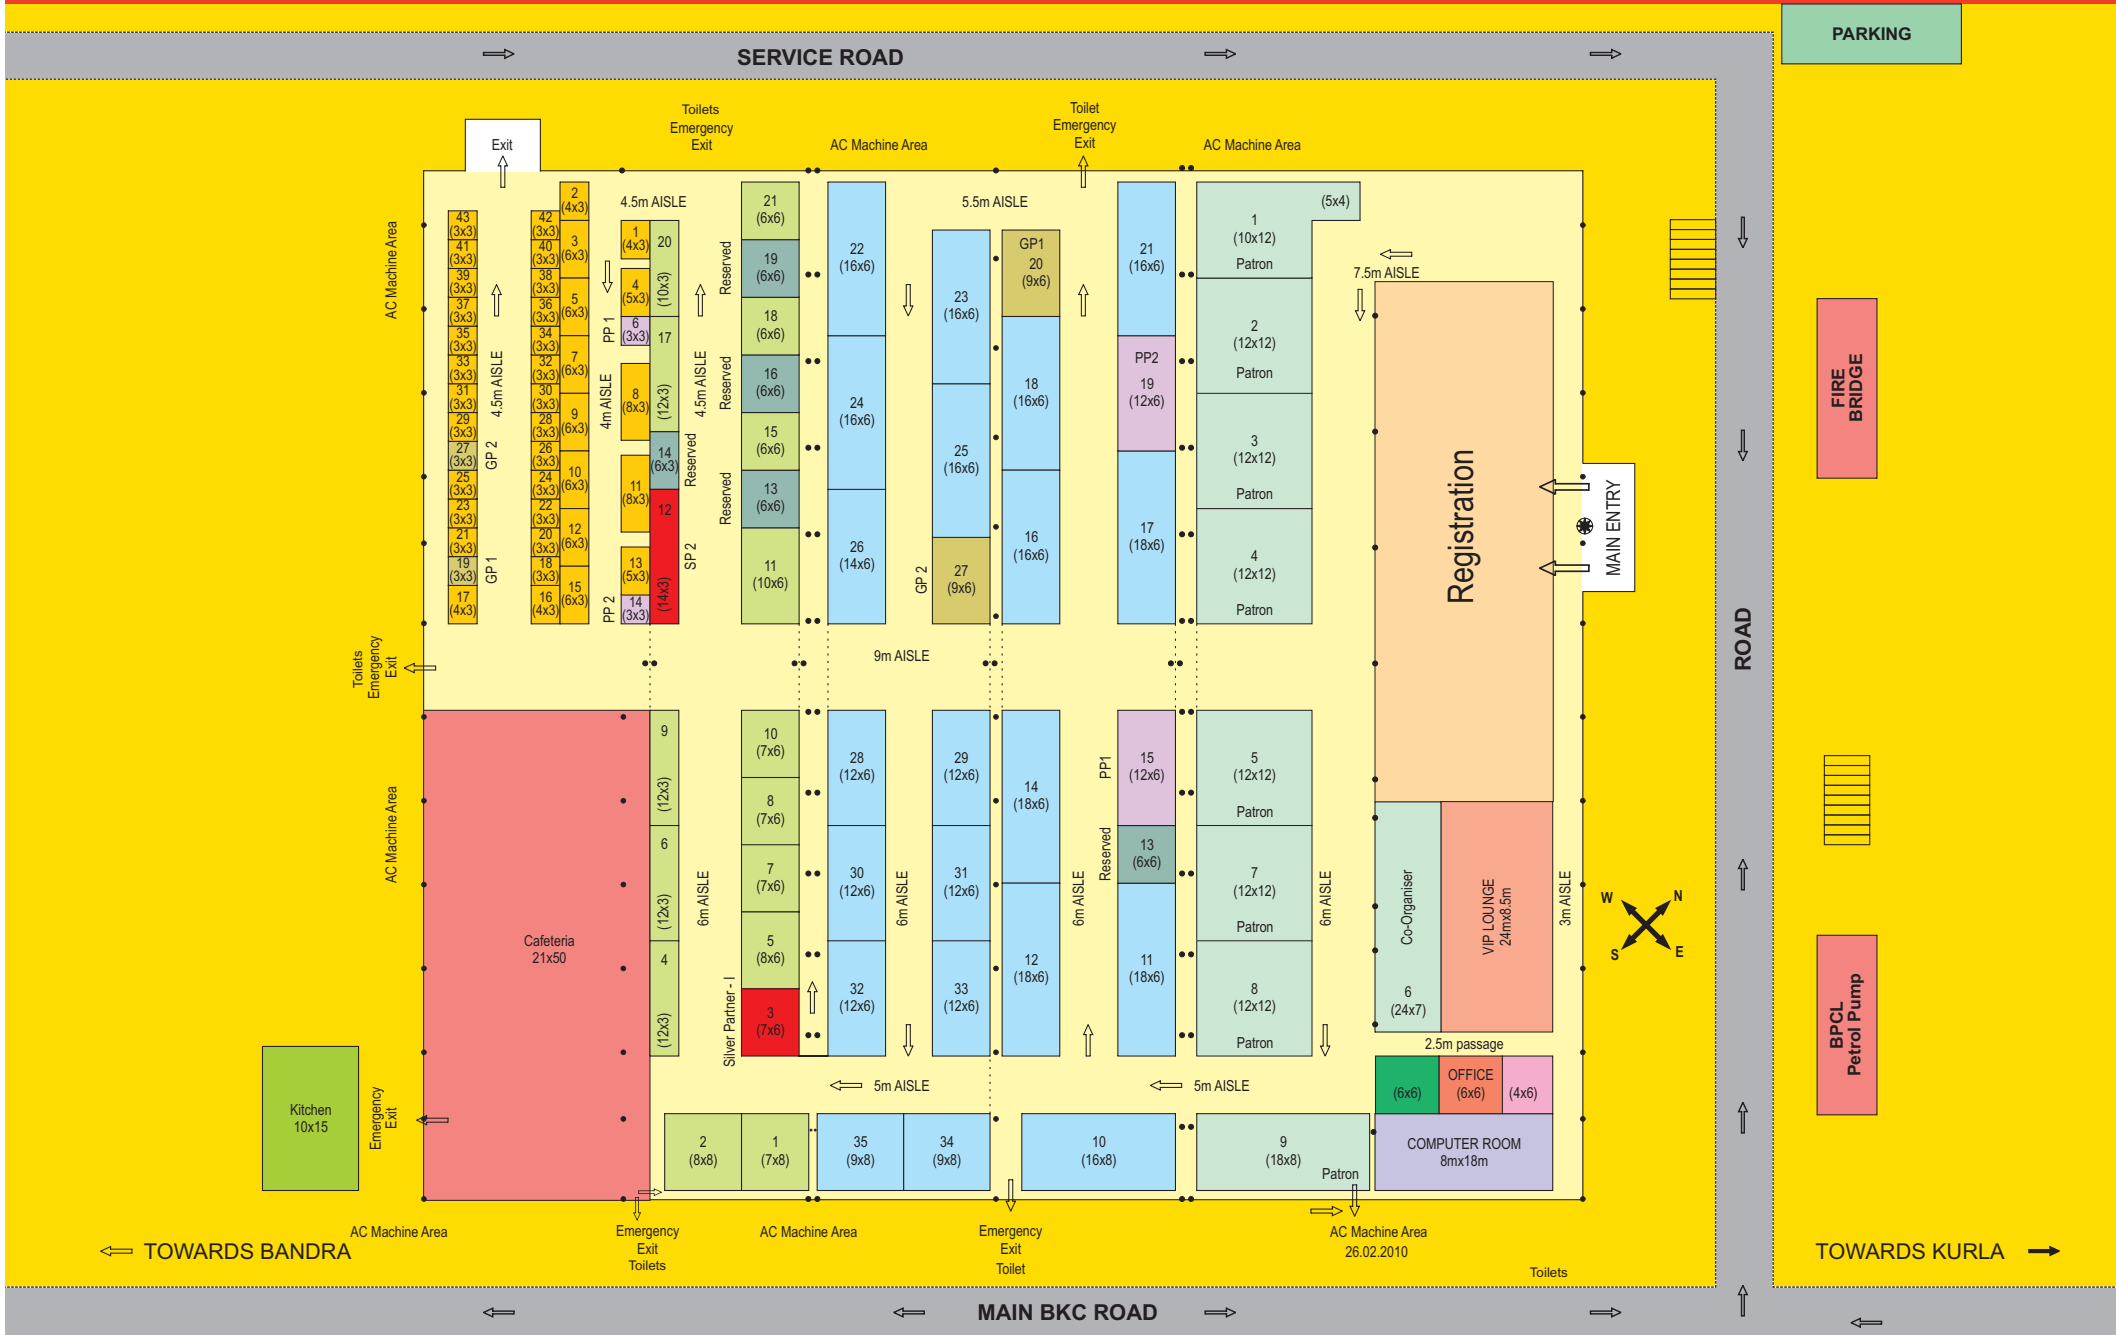

FLOOR PLAN

MEGA PROPERTY SHOW
Thu 8th - Sun 11th April

NOTE: FLOOR PLAN IS SUBJECT TO CHANGE, ORGANISER HAS RIGHTS TO CHANGE OR ALTER PLAN WITHOUT PRIOR NOTICE.